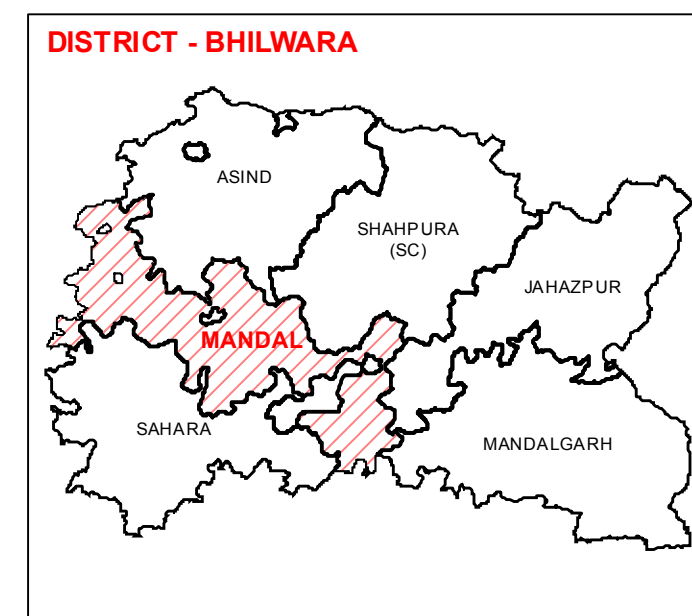

ASSEMBLY CONSTITUENCY - MANDAL-178 DISTRICT - BHILWARA

Legend

- T Tehsil Headquarter
- R ILR Headquarter
- P Patwar Circle Headquarter
- Tehsil Name Tehsil Boundary
- ILR Circle Name ILR Circle Boundary
- Patwar Circle Patwar Circle Boundary
- Village Name Village Boundary

State Remote Sensing Application Centre
DST, GoR, Jodhpur