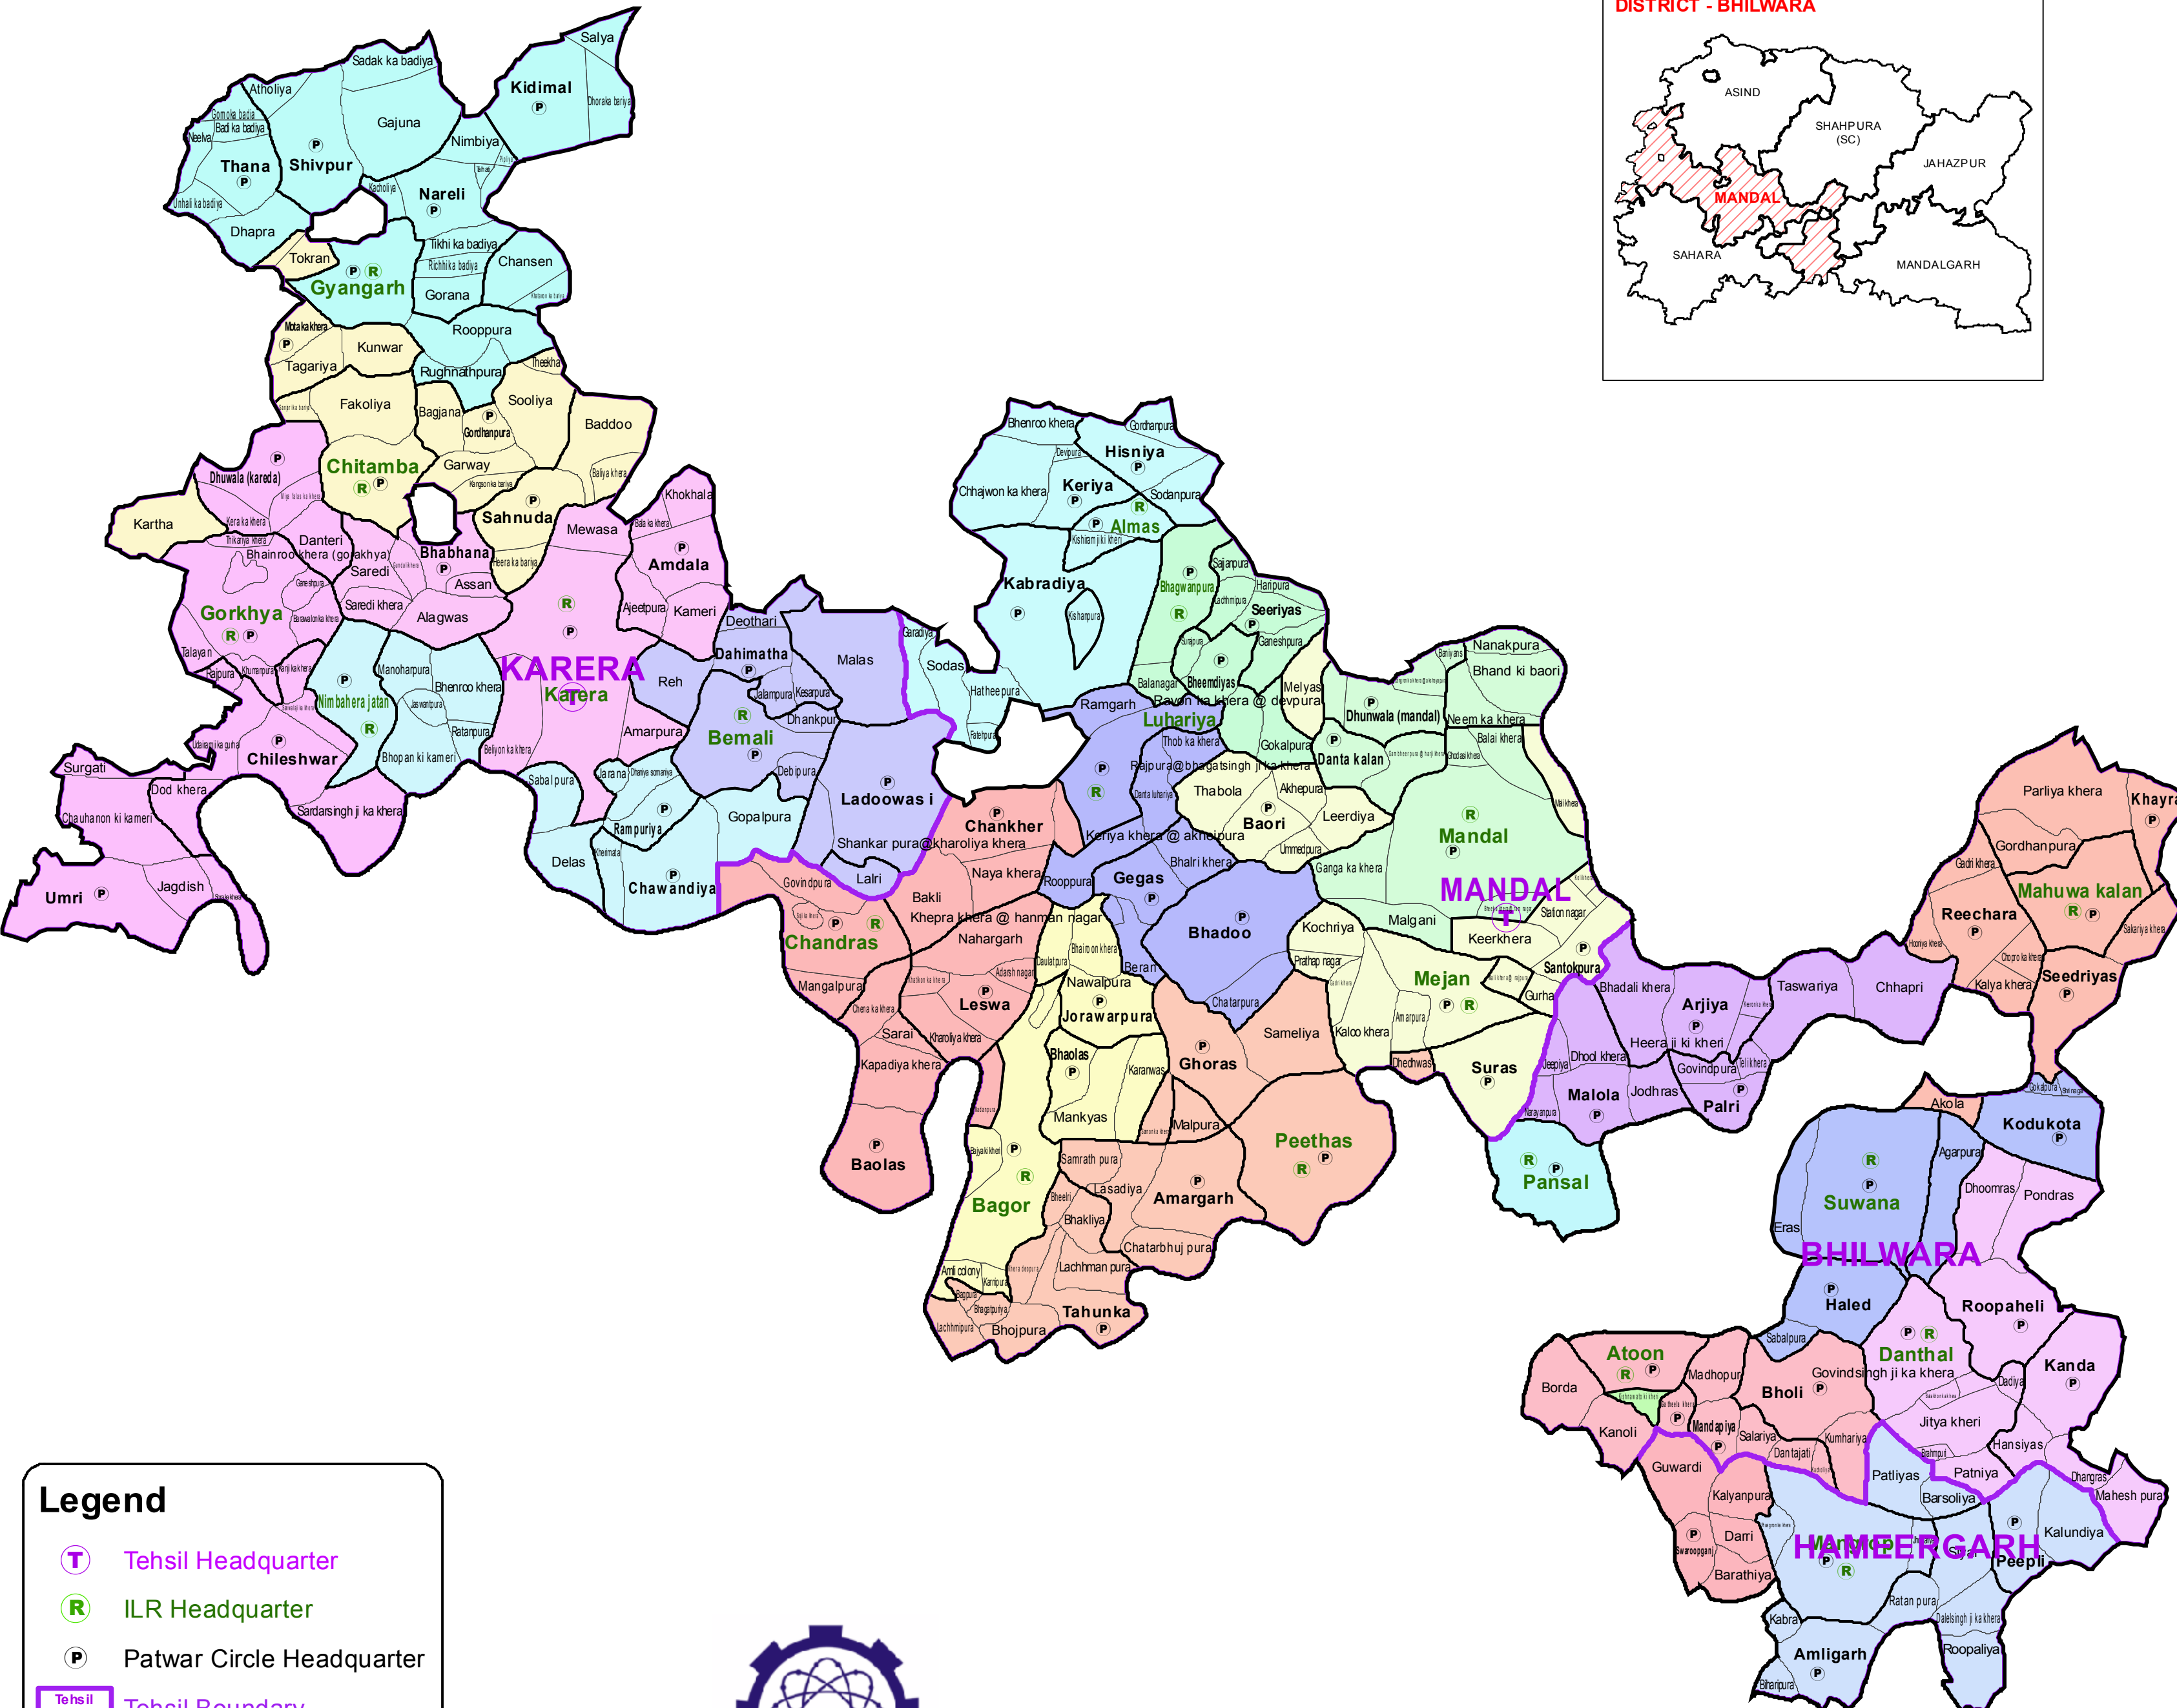

ASSEMBLY CONSTITUENCY - MANDAL-178 DISTRICT - BHILWARA

Legend

- T Tehsil Headquarter
- R ILR Headquarter
- P Patwar Circle Headquarter
- Tehsil Name Tehsil Boundary
- ILR Circle Name ILR Circle Boundary
- Patwar Circle Patwar Circle Boundary
- Village Name Village Boundary

State Remote Sensing Application Centre
DST, GoR, Jodhpur